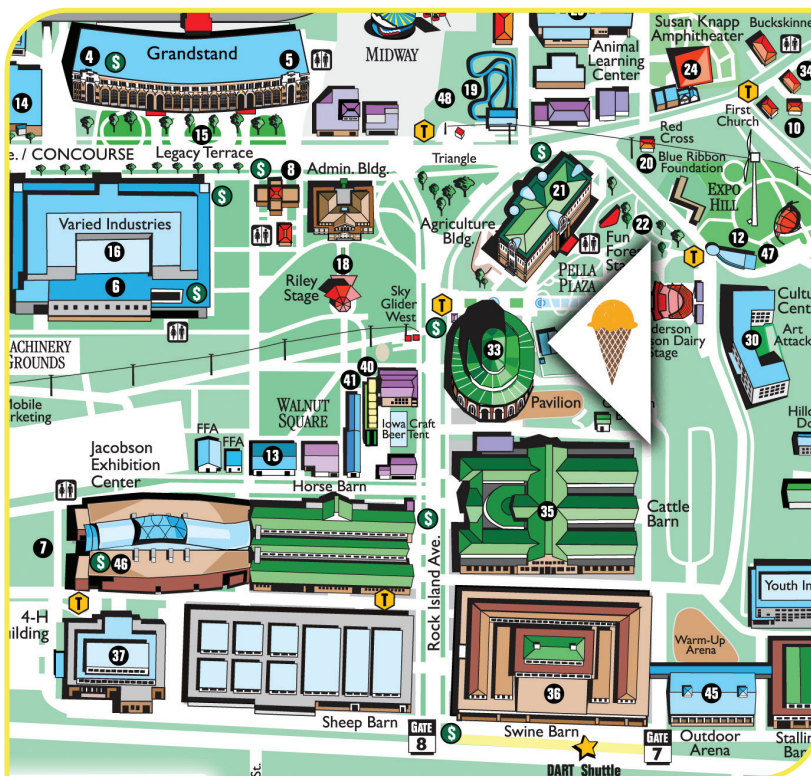

Where is the Ice Cream Social?

The Ice Cream Social was started in 2012 as a way to offer a venue to enjoy some delicious Bauder Ice Cream (the fresh peach and strawberry is amazing), rest your weary feet and—last but not least—get to know your fellow Iowa Select Farms employees and contractors. In fact, an all-employee survey conducted in early 2013 confirmed the need to offer more ways for employees to meet each other and visit outside of work, so why not stop in for some ice cream and see who you might get to know a little better! We'll have fun activities for the kiddos and adults alike.

Ice Cream Social